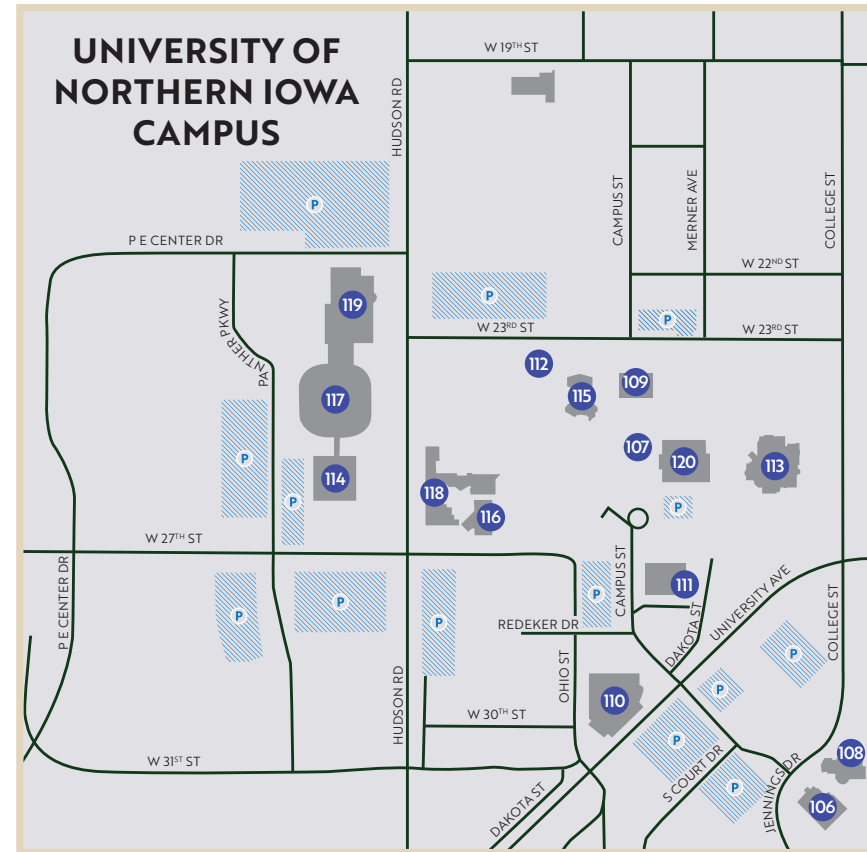

CEDAR FALLS

TOURISM & VISITORS BUREAU
6510 HUDSON RD
CEDAR FALLS, IA 50613
319-268-4266

HOURS
MON-FRI 9AM-5PM
SAT 9AM-4PM
SUN NOON-4PM
CEDARFALLSTOURISM.ORG

EXPERIENCE
waterloo

500 JEFFERSON ST
WATERLOO, IA 50701
319-233-8350

HOURS
MON-FRI 8AM-5PM
EXPERIENCEWATERLOO.COM

Check out our online events calendar for a complete listing of events in the Cedar Valley

CEDAR VALLEY 365
CALENDAR OF EVENTS
CEDARVALLEY365.COM