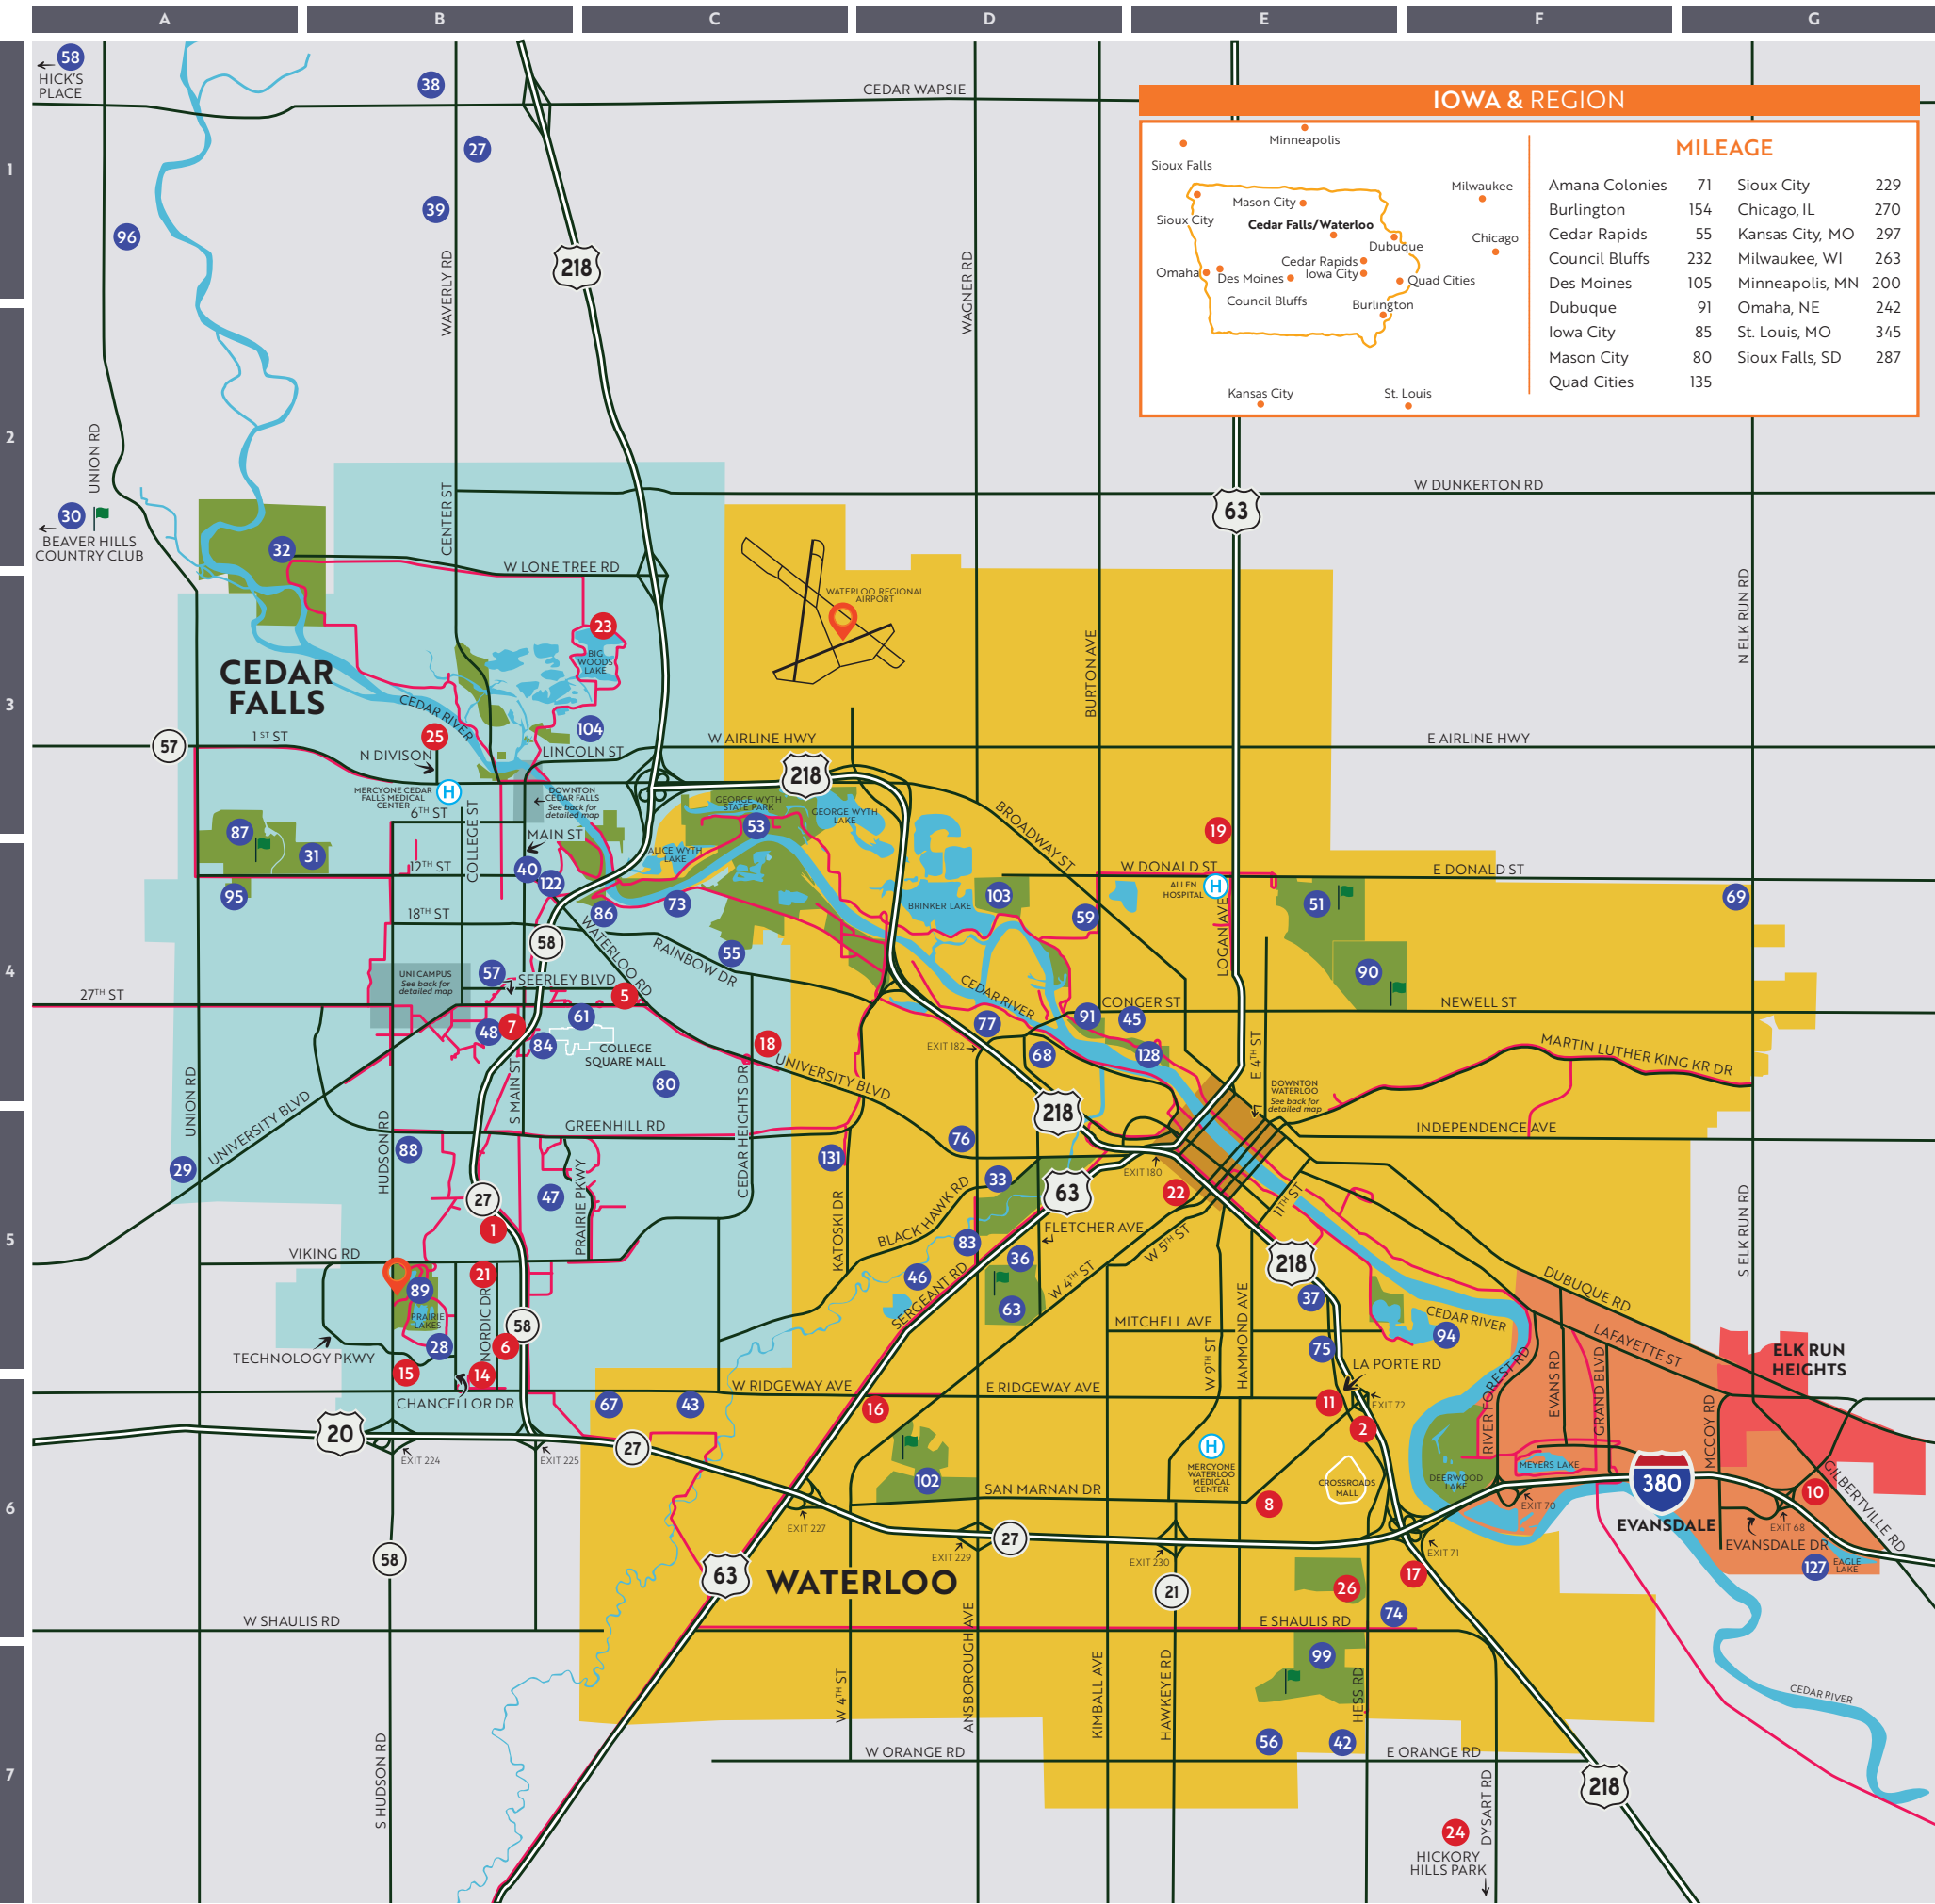

# CEDAR FALLS - WATERLOO METRO AREA

### MAP KEY

- VISITOR INFO CENTERS
- HOSPITALS
- HOTELS
- POINTS OF INTEREST
- CEDAR VALLEY TRAILS
- PARKING

### IOWA & REGION

MILEAGE			
Amana Colonies	71	Sioux City	229
Burlington	154	Chicago, IL	270
Cedar Rapids	55	Kansas City, MO	297
Council Bluffs	232	Milwaukee, WI	263
Des Moines	105	Minneapolis, MN	200
Dubuque	91	Omaha, NE	242
Iowa City	85	St. Louis, MO	345
Mason City	80	Sioux Falls, SD	287
Quad Cities	135		

### HOTELS

1	AmericInn Lodge & Suites	B5
2	Baymont Inn & Suites	E6
3	The Black Hawk Hotel	Downtown CF Map
4	The Black Hawk Hotel, Retro Motel	Downtown CF Map
5	Clarion Inn University Plaza	C4
2	Comfort Inn & Suites	E6
6	Comfort Suites	B5
7	Country Inn & Suites, Cedar Falls	B4
8	Country Inn & Suites, Waterloo	E6
9	Courtyard by Marriot	Downtown W'loo Map
5	Days Inn, Cedar Falls	C4
10	Days Inn, Evansdale	G6
11	Days Inn & Suites, Waterloo	E6
12	Econo Lodge Inn & Suites	Downtown W'loo Map
2	Fairfield Inn & Suites	E6
13	Hampton Inn, Cedar Falls (opening 2019)	Downtown CF Map
2	Hampton Inn, Waterloo	E6
14	Hilton Garden Inn	B6
15	Holiday Inn & Suites Hotel/Event Center (opening 2019)	B6
15	Holiday Inn Express, Cedar Falls	B6
2	Holiday Inn Express, Waterloo	E6
16	Howard Johnson	D6
17	Isle Casino Hotel Waterloo	F6
18	JLL Extended Stay Inn	C4
2	Motel 6	E6
19	Motel 6	E4
2	Quality Inn & Suites	E6
20	Ramada Inn	Downtown W'loo Map
21	Suburban Extended Stay	B5
14	Super 8, Cedar Falls	B6
11	Super 8, Waterloo	E6