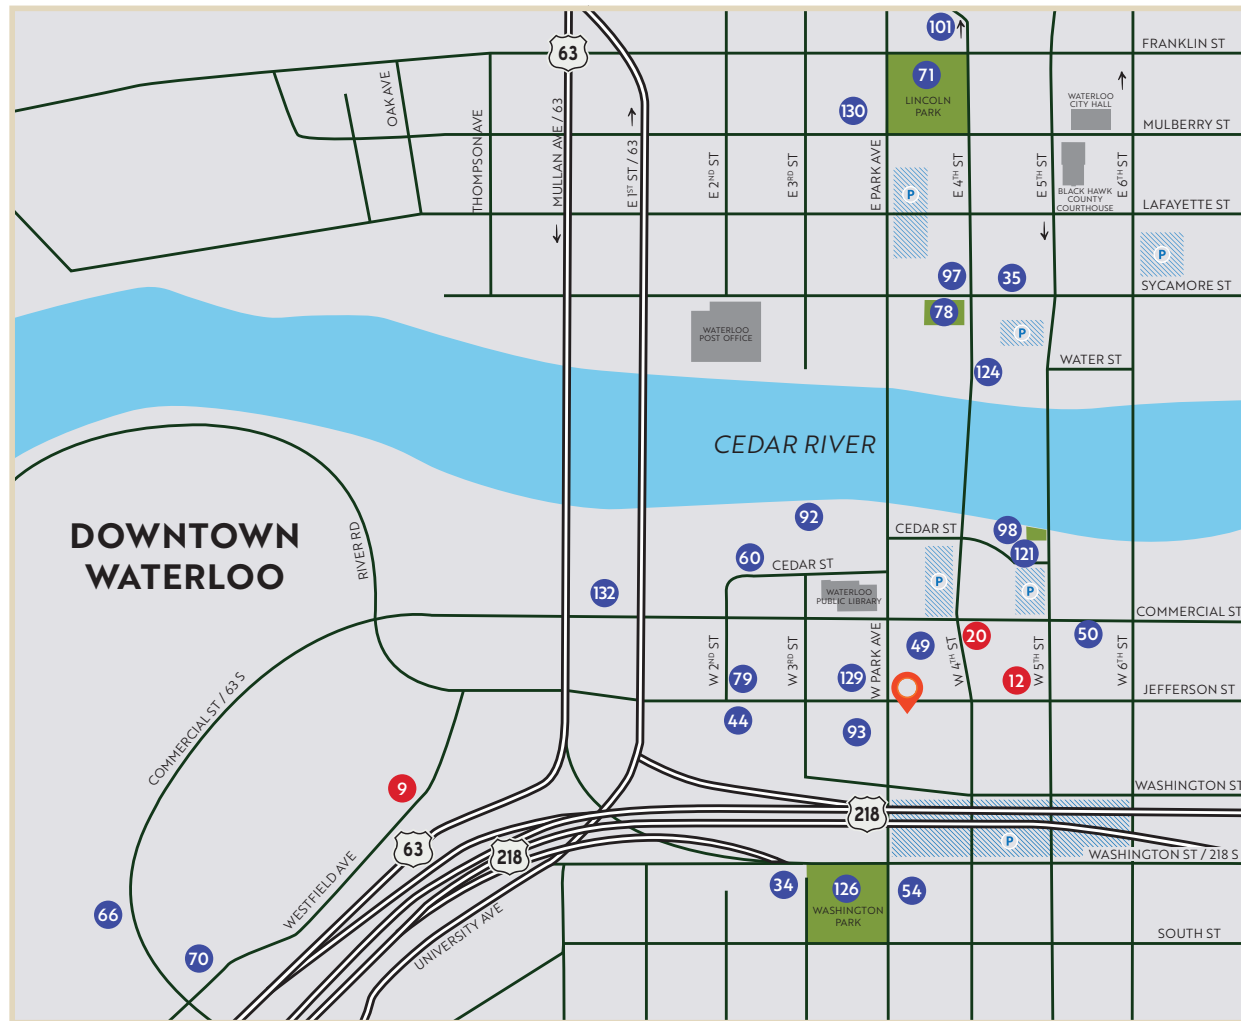

**CEDAR VALLEY 365**  
 CALENDAR OF EVENTS  
 CEDARVALLEY365.COM

**POINTS OF INTEREST cont.**

<b>54</b> Grout Museum of History & Science.....	Downtown W'loo Map
<b>55</b> Hartman Reserve Nature Center.....	C4
<b>56</b> Hawkeye Community College.....	E7
<b>57</b> Hearst Center for the Arts.....	B4
<b>24</b> Hickory Hills.....	F7
<b>58</b> Hick's Place.....	A1
<b>59</b> Hoing-Rice Softball Complex.....	D4
<b>60</b> Hope Martin Theatre.....	Downtown W'loo Map
<b>61</b> Hy-Vee College Square (EVENT SPACE).....	C4
<b>62</b> Ice House Museum.....	Downtown CF Map
<b>63</b> Irv Warren Memorial Golf Course.....	D5
<b>64</b> Island Park.....	Downtown CF Map
<b>65</b> Island Park Beach House.....	Downtown CF Map
<b>17</b> Isle Casino Hotel Waterloo.....	F6
<b>JOHN DEERE</b>	
<b>66</b> Drivetrain Operations.....	Downtown W'loo Map
<b>67</b> Engine Works.....	C6
<b>68</b> Foundry Operations.....	D4
<b>69</b> Tractor Cab Assembly Operations.....	C4
<b>70</b> Tractor & Engine Museum.....	Downtown W'loo Map
<b>71</b> Lincoln Park.....	Downtown W'loo Map
<b>72</b> Little Red Schoolhouse Museum.....	Downtown CF Map
<b>73</b> Lookout Park.....	C4
<b>74</b> Lost Island Water Park.....	F6
<b>75</b> Majestic Moon.....	E5
<b>76</b> Maple Lanes Bowling Center.....	D5
<b>77</b> National Cattle Congress.....	D4
<b>78</b> Newton's Park.....	Downtown W'loo Map
<b>79</b> NWHOF Dan Gable Museum.....	Downtown W'loo Map
<b>80</b> Orchard Hill Park.....	C4
<b>81</b> Oster Regent Theatre.....	Downtown CF Map
<b>82</b> Overman Park.....	Downtown CF Map
<b>83</b> Pat Bowlsby Dog Park.....	D5
<b>84</b> Paw Park.....	B4
<b>85</b> Peter Melendy Park.....	Downtown CF Map
<b>86</b> Pfeiffer Spring Park.....	C4
<b>87</b> Pheasant Ridge Municipal Golf Course.....	A3
<b>60</b> Phelps Youth Pavilion.....	Downtown W'loo Map
<b>88</b> A Place to Play Inclusive Play Park (opening 2019).....	B5
<b>89</b> Prairie Lakes Park.....	B5
<b>90</b> Red Carpet Golf Course.....	E4
<b>91</b> Riverfront Sports Park / Exchange Park.....	D4
<b>92</b> RiverLoop Amphitheatre & Mark's Park.....	Downtown W'loo Map
<b>93</b> RiverLoop Expo Plaza.....	Downtown W'loo Map