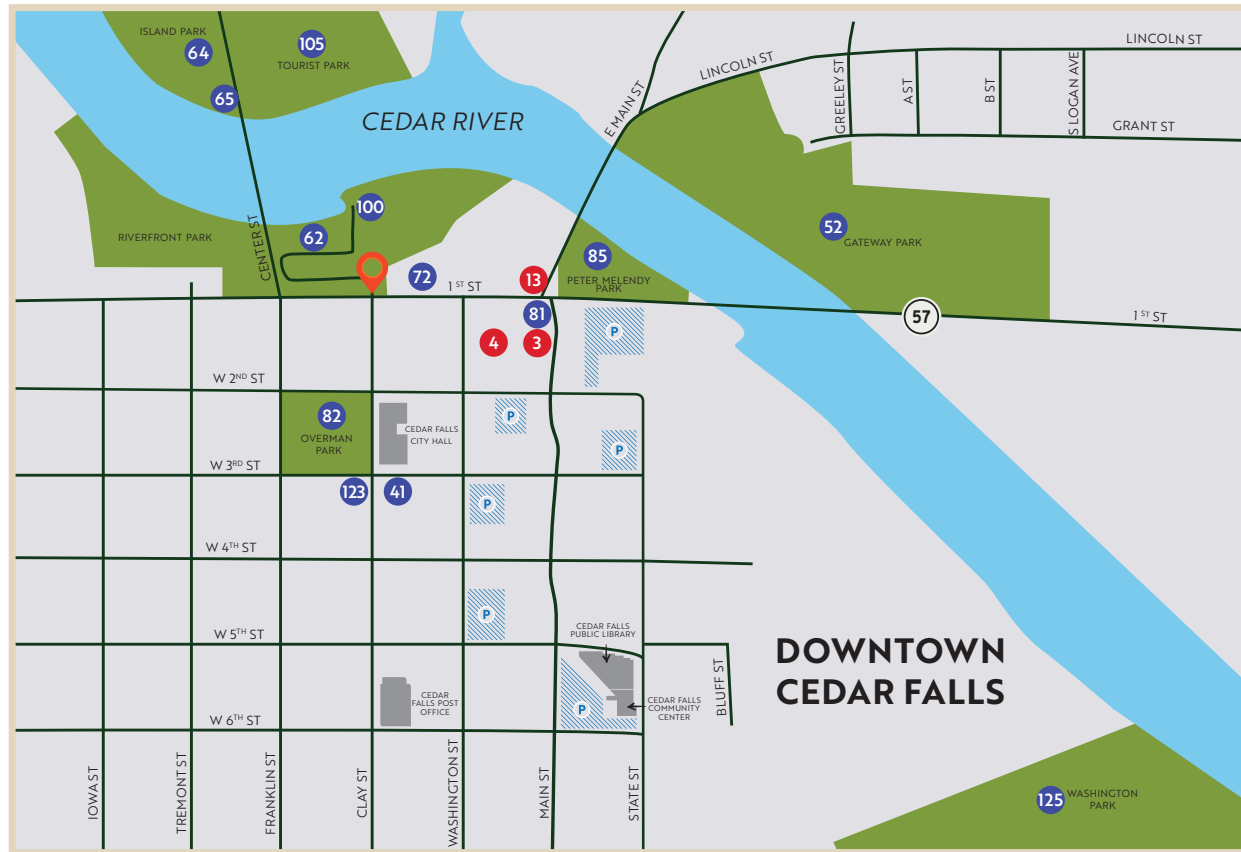

CEDAR FALLS

TOURISM & VISITORS BUREAU
6510 HUDSON RD
CEDAR FALLS, IA 50613
319-268-4266

HOURS
MON-FRI 9AM-5PM
SAT 9AM-4PM
SUN NOON-4PM
CEDARFALLSTOURISM.ORG

EXPERIENCE
waterloo

500 JEFFERSON ST
WATERLOO, IA 50701
319-233-8350

HOURS
MON-FRI 8AM-5PM
EXPERIENCEWATERLOO.COM

Check out our online events calendar for a complete listing of events in the Cedar Valley

CEDAR VALLEY 365
CALENDAR OF EVENTS
CEDARVALLEY365.COM